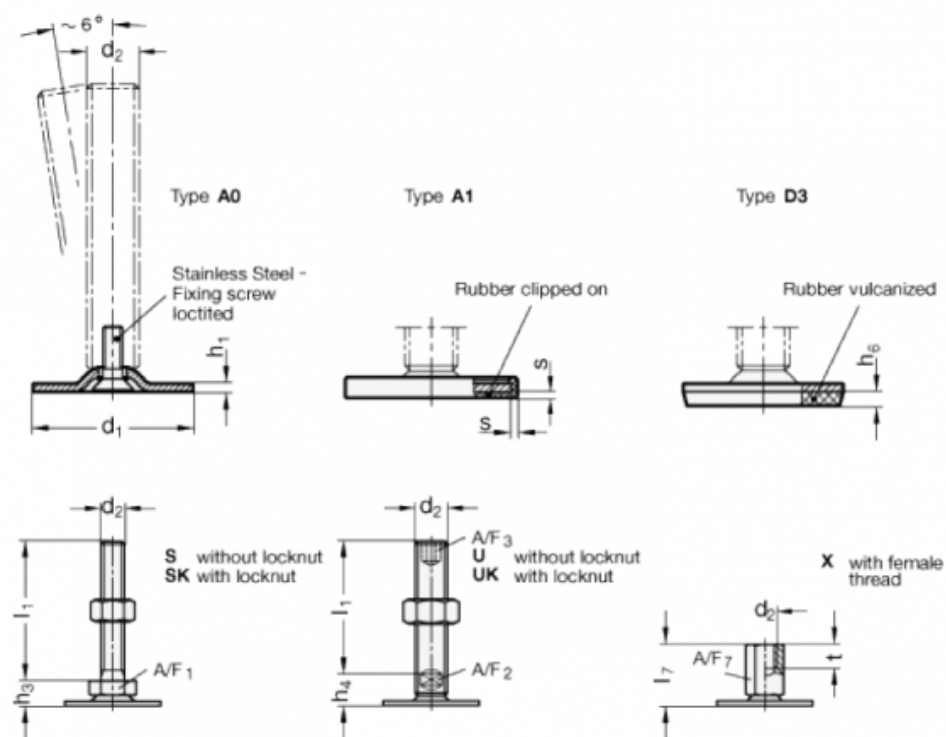

Article number: 204050M840A1SK

Description: E+G levelling foot
GN 40-50-M8-40-A1-SK

Note: SK With nut, External hexagon at the bottom

Measures

A/F1	= 17
d1	= 50
d2	= M8
h1	= 2.5
h3	= 11
h6	=
l1	= 40
s	= 1.5